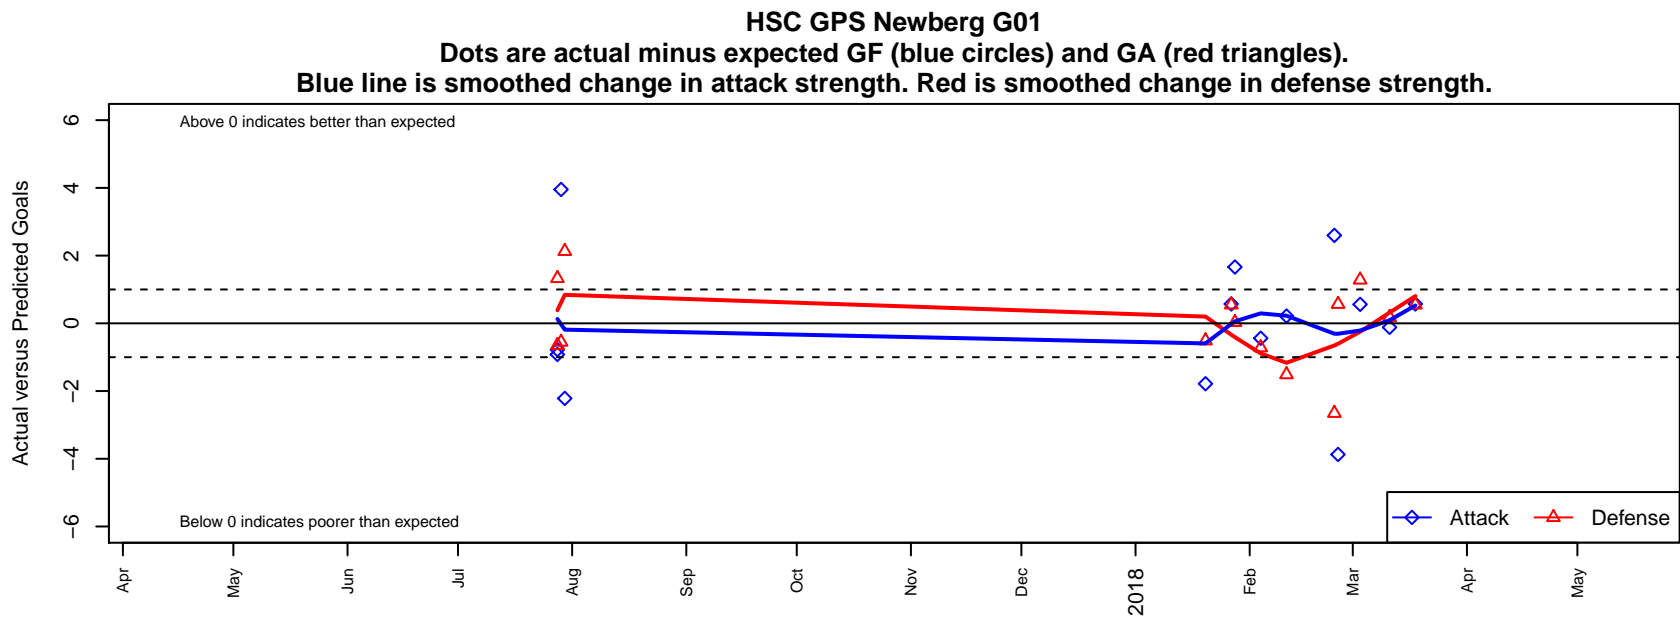

# HSC GPS Newberg G01

Hillsboro Soccer Club  
Newberg, OR  
G01 total strength=1356  
attack=11.96 defense=3.94  
spr league = PTT Win G01 Div 2  
notes= Bayern Munchen

alt names used:

Venues played:  
2017 Oswego Nike Cup Silver U17  
2017 PTT Winter G01 Division 2

**attack and defense variance (black dot)  
relative to other teams  
and top 10 in region**

**attack and defense rating  
relative to others at age  
and all opponents in last 13 months**

**Performance relative to 13 month average**